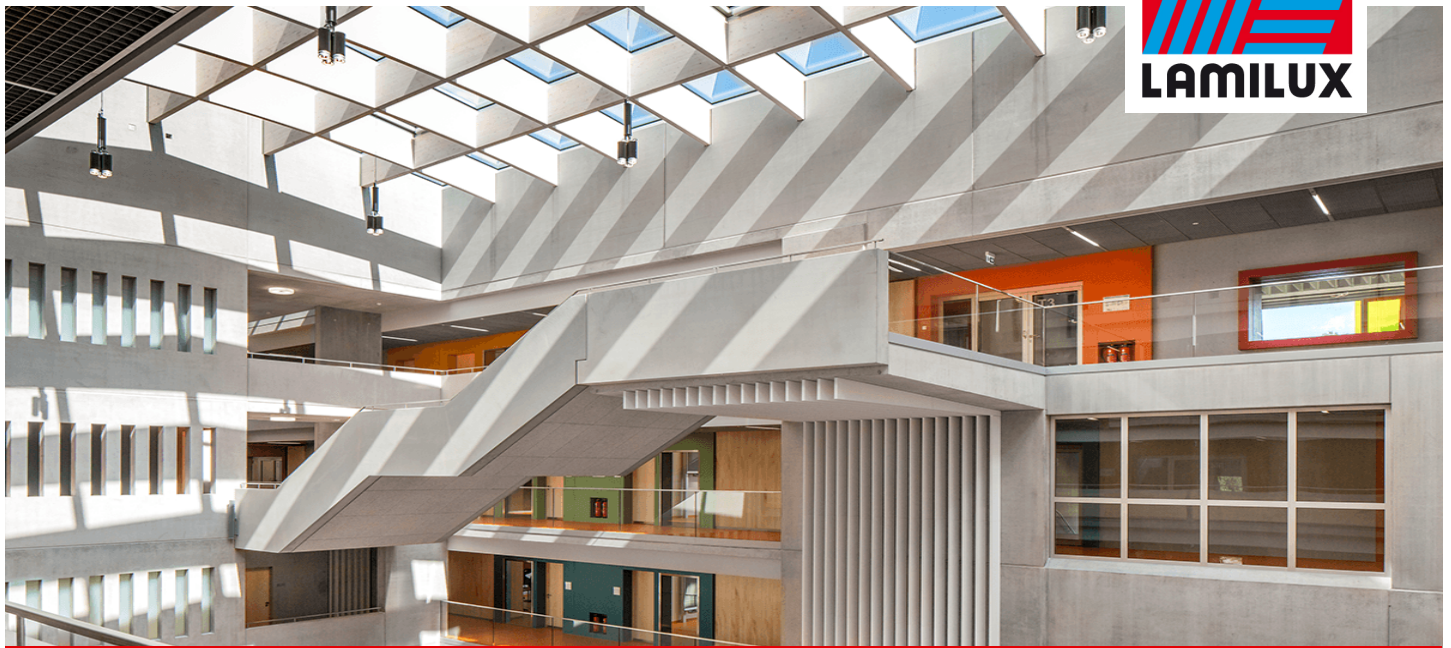

Willibald-Gluck Secondary School, Neumarkt i.d. OPf.

Essential Information

Place / Country:	Willibald-Gluck Secondary School, Neumarkt i. d. OPf.
Year:	2014
Building Type:	School building and three-pitch sports field
Solutions:	2 x LAMILUX CI System Glass architecture PR60energysaveShallow pitched glass roof above the northern and southern break hall in the highest passive house efficiency class- pH A advanced component 12x LAMILUX CI System Smoke lift M In glass roof incorporated SHEV-flaps for heat and smoke ventilation

The Willibald-Gluck secondary school in Neumarkt i.d. Oberpfalz designed by the architectural office Berschneider + Berschneider combines an unprecedented cooperation between architecture and technic for „nearly zero energy buildings “.

The exposure with an extremely high amount of daylight was very important for the realization of the energy concept. The LAMILUX CI system PR60 glass constructions above the atriums create a special architectural highlight. The huge rooflights cause a maximal glass surface in order to benefit ideally from the daylight incidence. The glass roof of the northern break hall measures about 13 by 21 meters and consists of 54 glass panels. Six of these panels are equipped with SHEV-flaps and thus ensure an efficient ventilation in case of fire. The glass roof of the southern school hall measures about 13 by 20 meters und also consists of 54 glass panels. Similarly, six of these glass panels include SHEV-flaps. Furthermore, in both atrium roofs LAMILUX CI system SHEV-flaps were installed in order to guarantee daily ventilation of the building. Hence, the air can easily circulate through the classrooms into floors, halls and break rooms. The air can be extracted through one of the atrium roofs. Even after warm summer nights, the whole school can thus be cooled down and filled with fresh air over night. Photographie: Petra Kellner