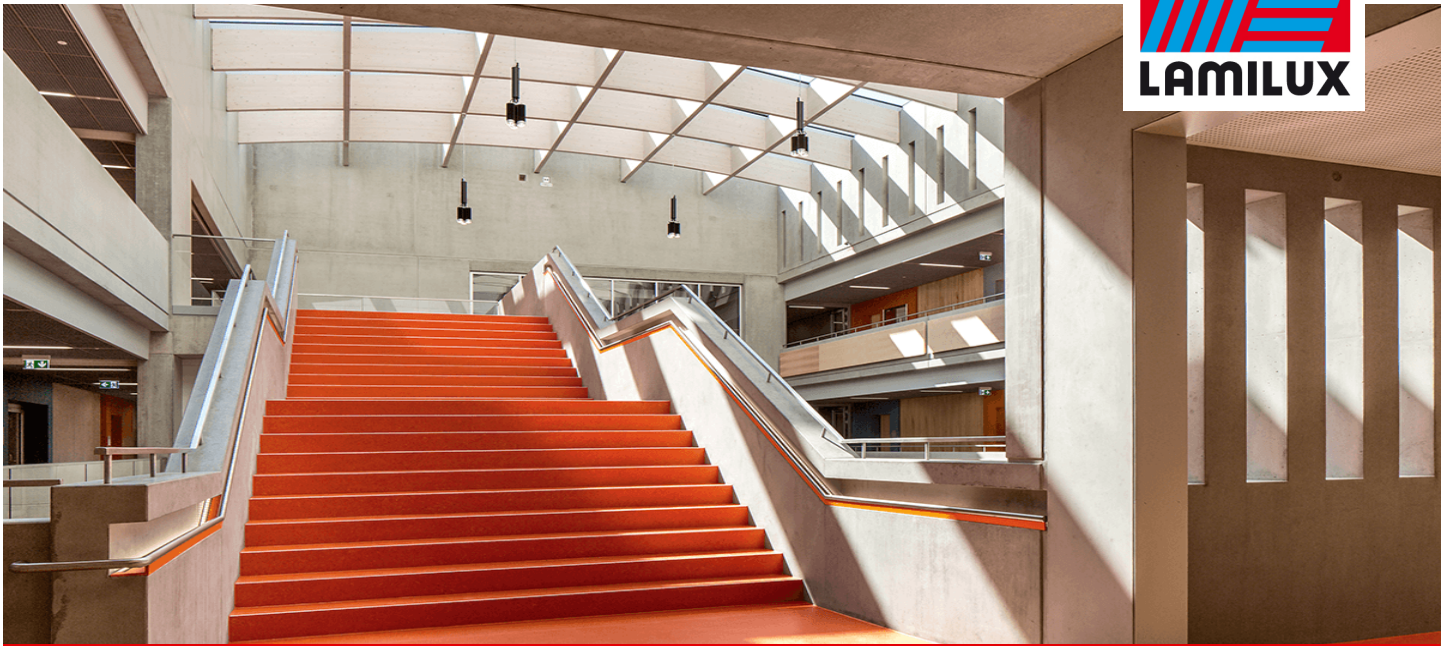

Willibald-Gluck Secondary School, Neumarkt i.d. OPf.