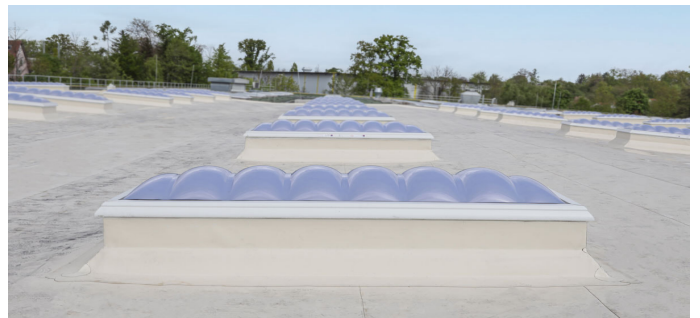

LAMILUX HEINRICH STRUNZ GMBH

POB 1540 - 95105 Rehau/Germany - Phone: +49 (0)9283/595-0 - Fax: +49 (0)9283/595-290

E-Mail: information@lamilux.com - www.lamilux.com