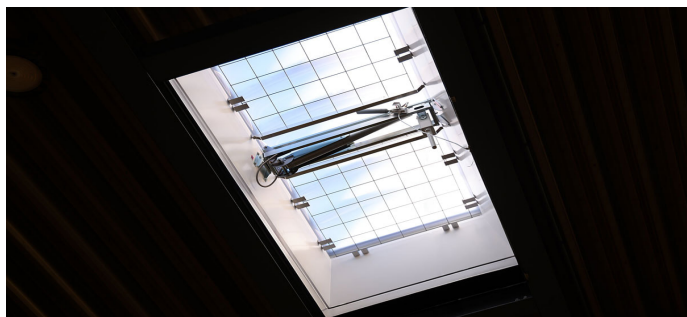

LAMILUX HEINRICH STRUNZ GMBH

POB 1540 - 95105 Rehau/Germany - Phone: +49 (0)9283/595-0 - Fax: +49 (0)9283/595-290

E-Mail: information@lamilux.com - www.lamilux.com